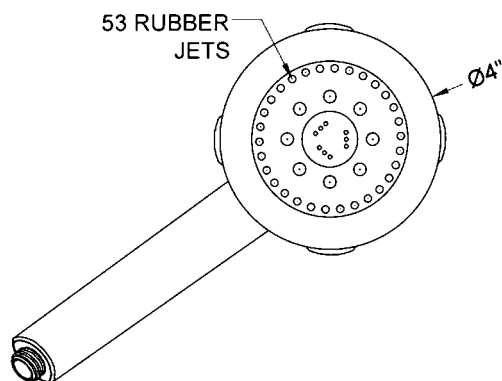

SPECIFICATION DRAWING: