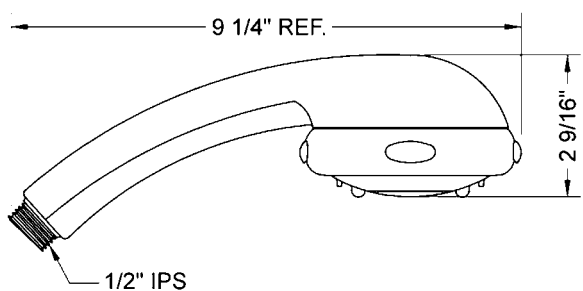

SPECIFICATION DRAWING: