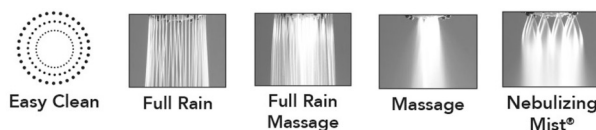

SPRAY PATTERNS:

COMPLIANCES:

CEC

Complies with: ASME A112.18.1-2012/CSA B125.1-12