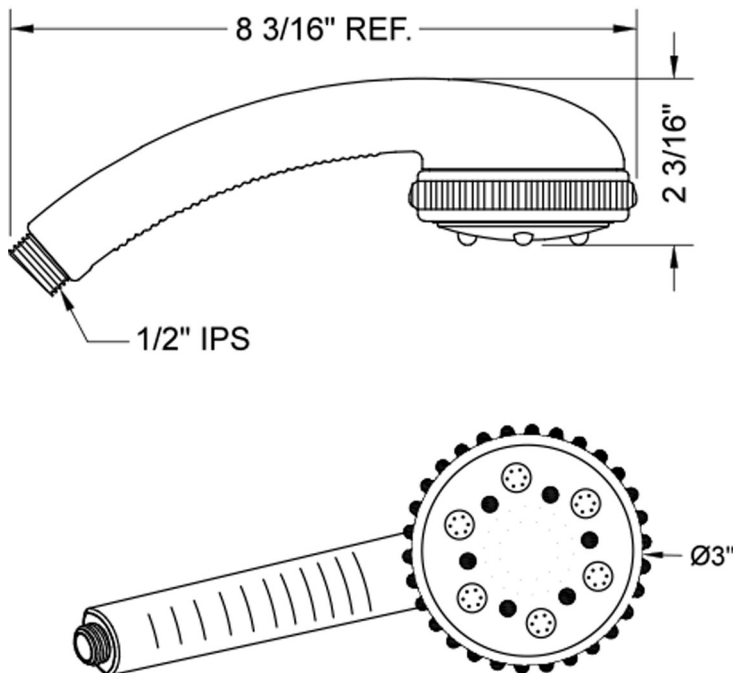

Leticia Handshower

Model #: S429-

FEATURES:

- 5 function handshower with 3" face
- ½" IPS male threads
- Rubber ring for easy grip, no slip adjustment of functions
- Comfortable ergonomic design
- IDEAL FOR LOW WATER PRESSURE

AVAILABLE FINISHES:

Polished Chrome (PCH)	Satin Chrome (SC)	Bronze Umber (BU)
Satin Nickel (SN)	Pewter (PEW)	Caramel Bronze (CB)
Polished Nickel (PN)	Antique Brass (AB)	Antique Copper (ACU)
Oil-Rubbed Bronze (ORB)	Polished Brass (PB)	Polished Copper (PCU)
Vintage Bronze (VB)	Satin Brass (SB)	Matte Black (MBK)
Satin Gold (SG)	Polished Gold (PG)	Black Nickel (BKN)
Satin Cooper (SCU)	Graphite (GPH)	

SPECIFICATION DRAWING:

SPRAY PATTERNS:

COMPLIANCES:

Complies with: ASME A112.18.1-2012/CSA B125.1-12