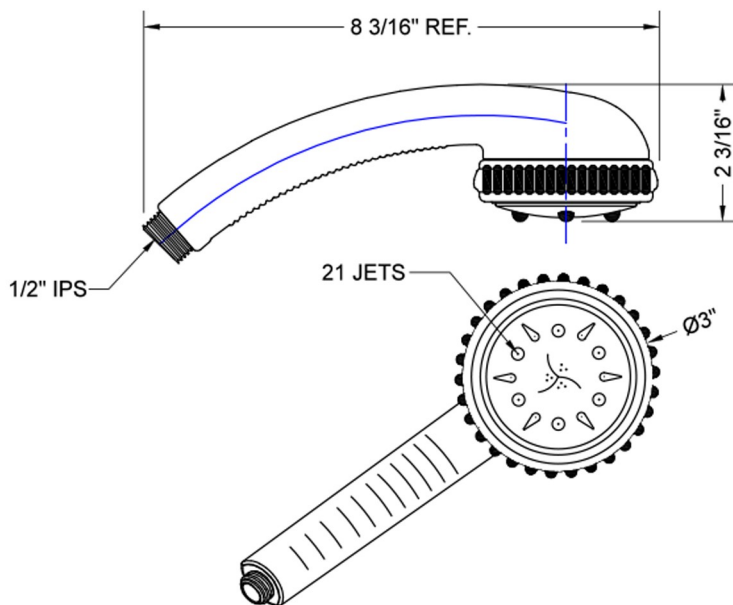

Serena Handshower- 2.0 GPM

Model #: S428-2.0-

FEATURES:

- 5 function handshower with 3" face
- 1/2" IPS male threads
- Rubber ring for easy grip, no slip adjustment of functions
- Comfortable ergonomic design

SPECIFICATION DRAWING:

SPRAY PATTERNS:

COMPLIANCES:

CEC

Complies with: ASME A112.18.1-2012/CSA B125.1-12