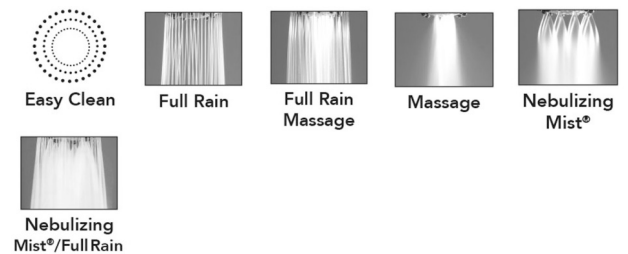

SPRAY PATTERNS:

COMPLIANCES:

CEC

Complies with: ASME A112.18.1-2012/CSA B125.1-12