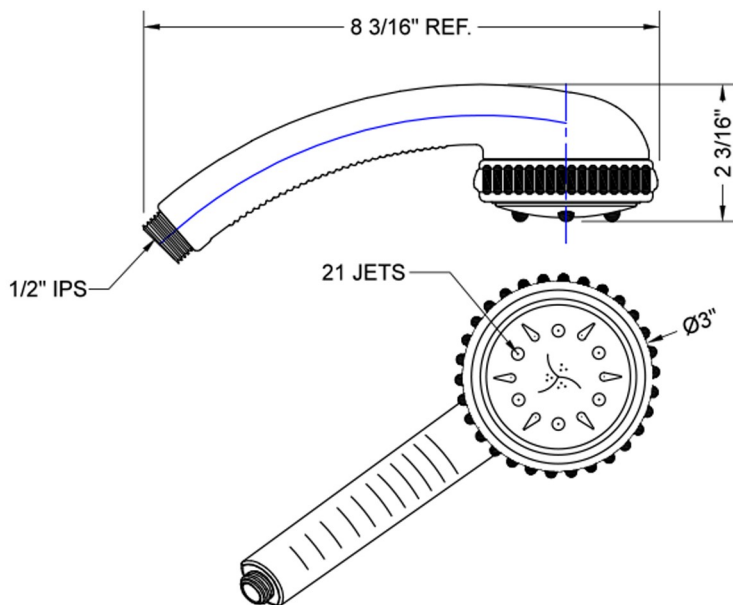

Serena Handshower- 1.75 GPM

Model #: S428-1.75-

FEATURES:

- 5 function handshower with 3" face
- 1/2" IPS male threads
- Rubber ring for easy grip, no slip adjustment of functions
- Comfortable ergonomic design

SPECIFICATION DRAWING:

SPRAY PATTERNS: