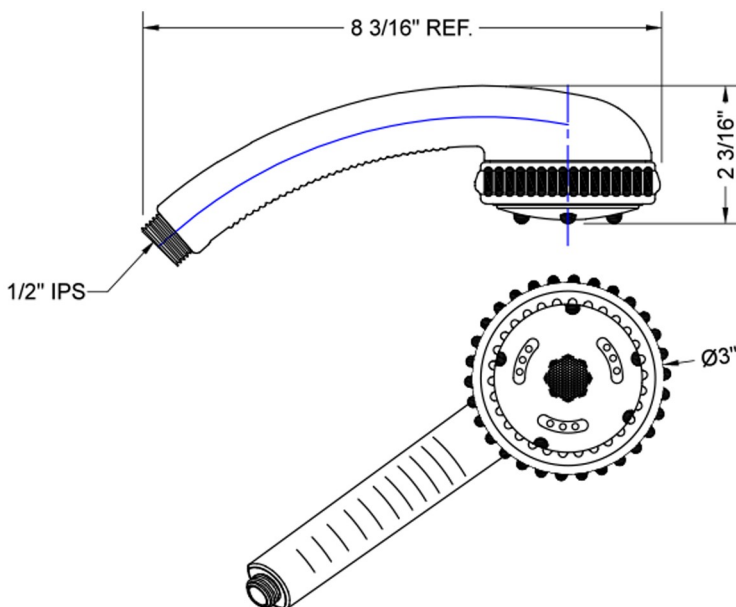

Sensation Handshower- 1.75 GPM

Model #: S427-1.75-

FEATURES:

- 5 function handshower with 3" face
- 1/2" IPS male threads
- Rubber ring for easy grip, no slip adjustment of functions
- Soft wide bubble aerating rinse great for children & the elderly
- Comfortable ergonomic design

SPECIFICATION DRAWING:

SPRAY PATTERNS: