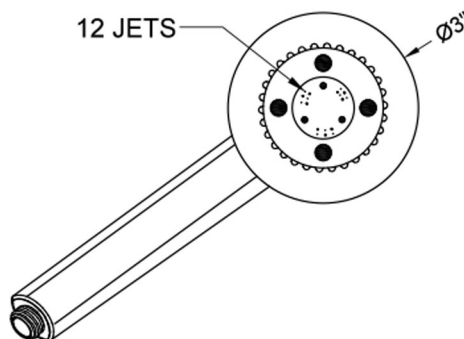

COMPLIANCES:

CEC

Complies with: ASME A112.18.1-2012/CSA B125.1-12