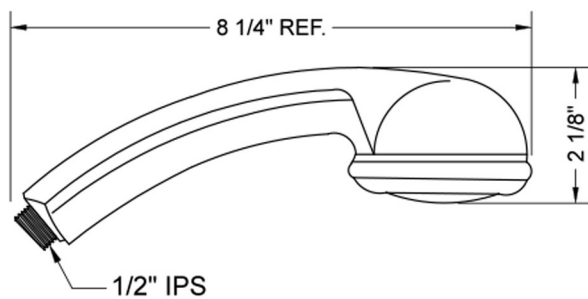

SPECIFICATION DRAWING:

SPRAY PATTERNS: