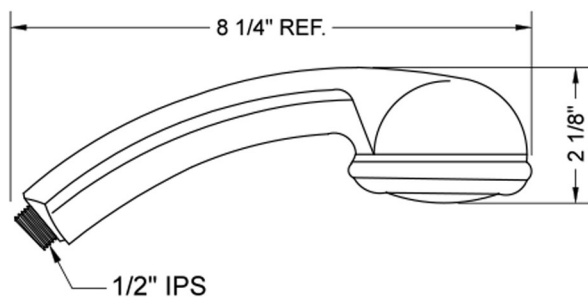

Sierra Handshower- 1.75 GPM

Model #: S423-1.75-

FEATURES:

- 3 function handshower with 3" face
- 1/2" IPS male threads
- Rubber ring for easy grip, no-slip adjustment of functions
- Comfortable ergonomic design

SPECIFICATION DRAWING:

SPRAY PATTERNS: