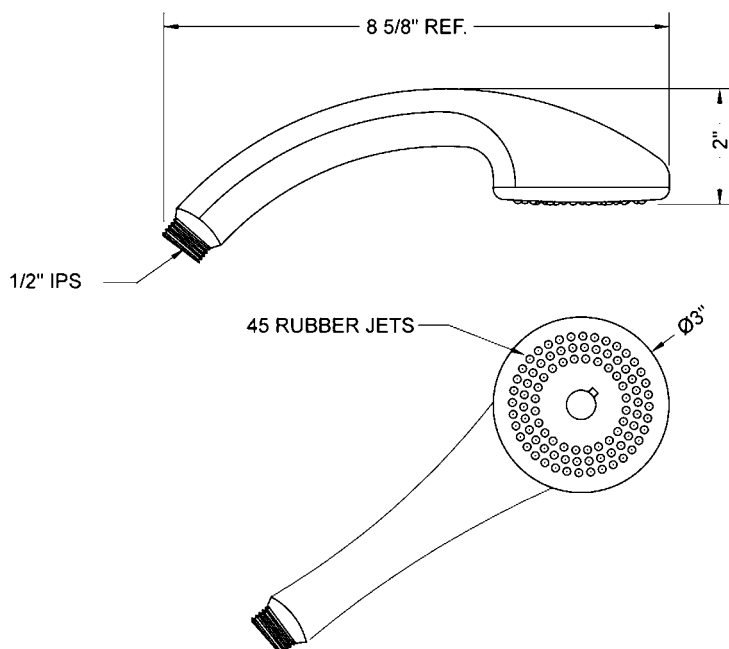

Maya Handshower

Model #: S421-

FEATURES:

- Single function handshower with 3" face
- 1/2" IPS male threads
- Comfortable ergonomic design

AVAILABLE FINISHES:

Polished Chrome (PCH)	Satin Chrome (SC)	Bronze Umber (BU)
Satin Nickel (SN)	Pewter (PEW)	Caramel Bronze (CB)
Polished Nickel (PN)	Antique Brass (AB)	Antique Copper (ACU)
Oil-Rubbed Bronze (ORB)	Polished Brass (PB)	Polished Copper (PCU)
Vintage Bronze (VB)	Satin Brass (SB)	Matte Black (MBK)
Satin Gold (SG)	Polished Gold (PG)	Black Nickel (BKN)
Satin Cooper (SCU)	Graphite (GPH)	

SPECIFICATION DRAWING:

SPRAY PATTERNS:

COMPLIANCES:

Complies with: ASME A112.18.1-2012/CSA B125.1-12