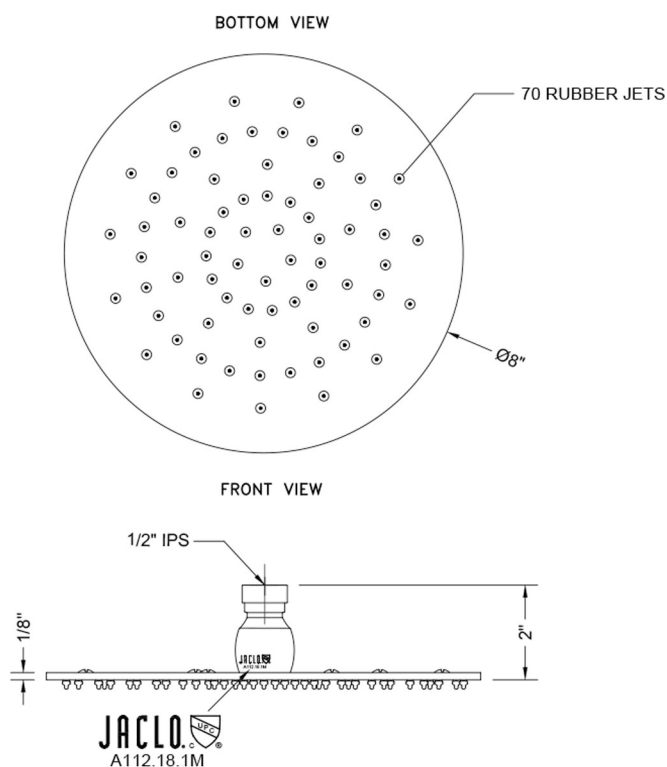

## 8" Extra Velocity Rain Machine®-2.0 GPM

Model #: S408XV-2.0-

### FEATURES:

- A POWER SHOWER WITH EXTRA VELOCITY - the technology of the Rain Machine® allows for a strong rain spray at any angle
- 1/2" IPS adjustable brass ball joint to adjust angle of showerhead
- 8" diameter all brass body with 70 easy clean rubber jets
- Available flow rates: 2.5, 2.0, 1.75 & 1.5 GPM
- 2.0 & 1.75 GPM- Watersense Approved

### SPECIFICATION DRAWING:

### ANGLES AND FLOW RATES:

2.5 GPM			
2.0 GPM			
1.75 GPM	45°	90°	
1.5 GPM			