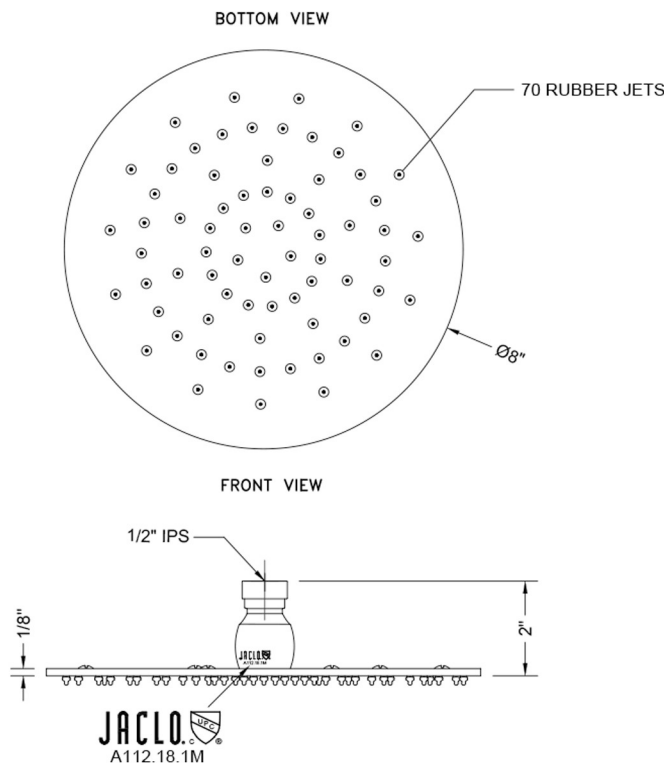

## 8" Extra Velocity Rain Machine®- 1.5 GPM

**Model #: S408XV-1.5-**

### FEATURES:

- A POWER SHOWER WITH EXTRA VELOCITY - the technology of the Rain Machine® allows for a strong rain spray at any angle
- 1/2" IPS adjustable brass ball joint to adjust angle of showerhead
- 8" diameter all brass body with 70 easy clean rubber jets
- Available flow rates: 2.5, 2.0, 1.75 & 1.5 GPM
- 2.0 & 1.75 GPM- Watersense Approved

### SPECIFICATION DRAWING:

### ANGLES AND FLOW RATES: