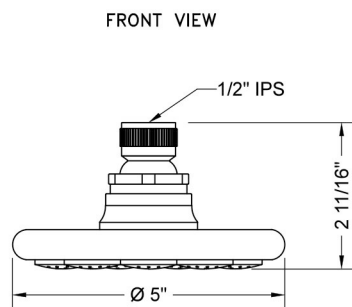

Oceanic Flood Showerhead - 2.0 GPM

Model #: S2701-2.0-

FEATURES:

- A POWER SHOWER
- 5" diameter brass flood showerhead with 180 jets
- 1/2" IPS adjustable brass ball joint to adjust angle of showerhead
- Works well for both ceiling & wall mount
- Available flow rates: 2.5, 2.0, 1.75 & 1.5 GPM

SPECIFICATION DRAWING:

SPRAY PATTERNS:

ANGLES AND FLOW RATES: