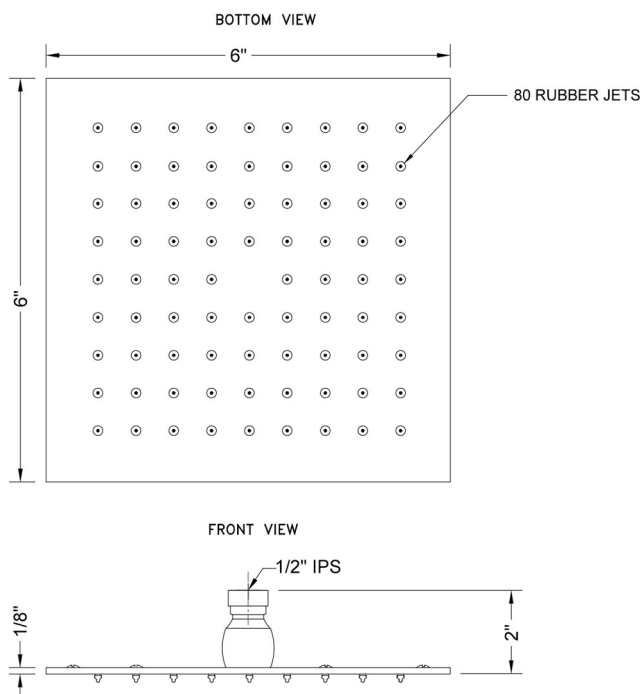

SPECIFICATION DRAWING:

SPRAY PATTERNS:

ANGLES AND FLOW RATES:

COMPLIANCES:

Complies with: ASME A112.18.1-2012/CSA B125.1-12