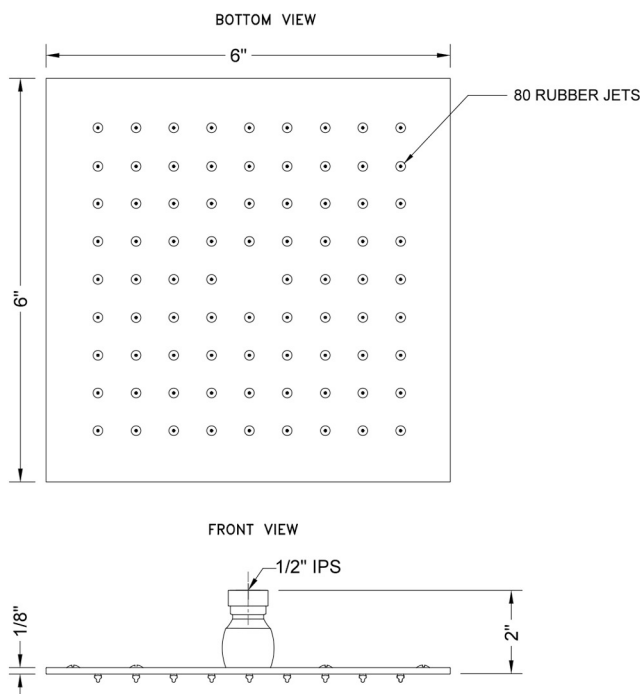

6" x 6" Square Rain Machine®-1.5 GPM Model #: S207-1.5-

FEATURES:

- A POWER SHOWER - the technology of the Rain Machine® allows for a strong rain spray at any angle
- 1/2" IPS adjustable brass ball joint to adjust angle of showerhead
- 6" X 6" all brass body with 80 easy clean rubber jets
- Available flow rates: 2.5, 2.0, 1.75 & 1.5 GPM

SPECIFICATION DRAWING:

SPRAY PATTERNS:

ANGLES AND FLOW RATES:

2.5 GPM			
2.0 GPM	45°	90°	Drop Ceiling
1.75 GPM			
1.5 GPM			