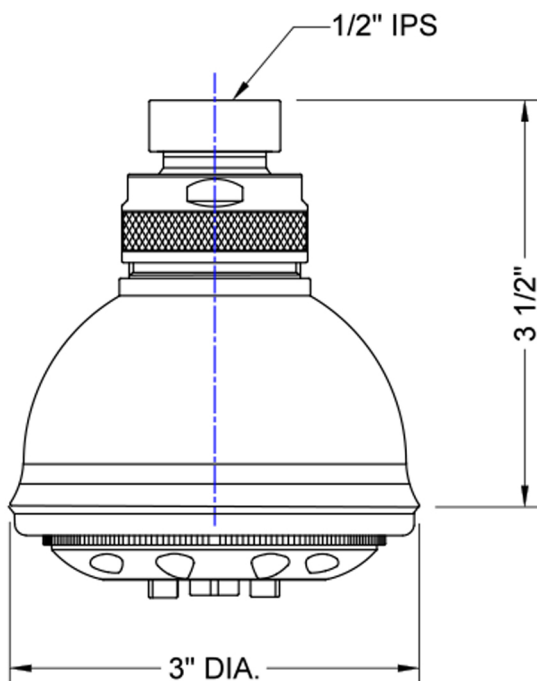

Ambra II Showerhead

Model #: S189-

FEATURES:

- 5 function showerhead
- 1/2" IPS adjustable brass ball joint to adjust angle of showerhead
- Available flow rates: 2.5, 2.0, 1.75 & 1.5 GPM

AVAILABLE FINISHES:

SPECIFICATION DRAWING:

SPRAY PATTERNS: