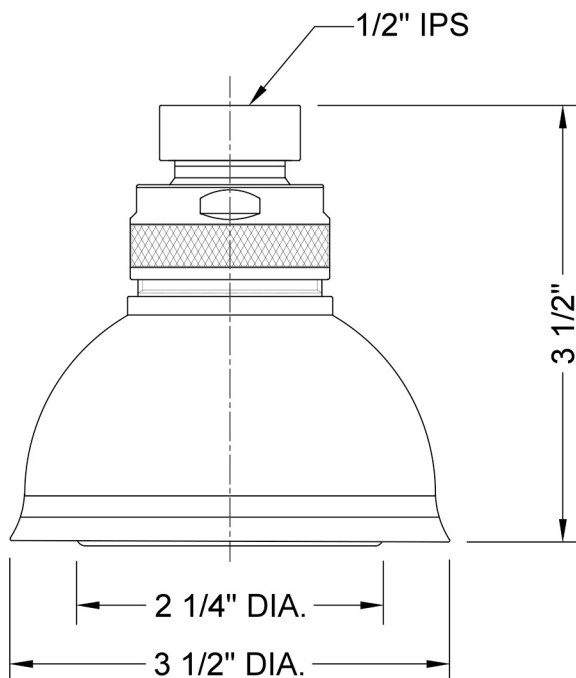

Ambra Showerhead- 1.5 GPM

Model #: S188-1.5-

FEATURES:

- 5 function showerhead with 3 5/8" face
- 1/2" IPS adjustable brass ball joint to adjust angle of showerhead
- Available flow rates: 2.5, 2.0, 1.75 & 1.5 GPM
- 2.0 GPM - WaterSense Approved
-

SPECIFICATION DRAWING:

SPRAY PATTERNS: