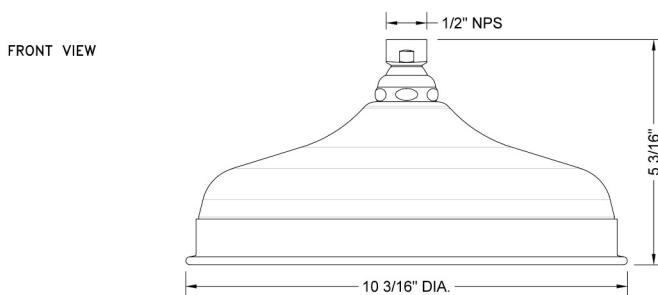

SPECIFICATION DRAWING: