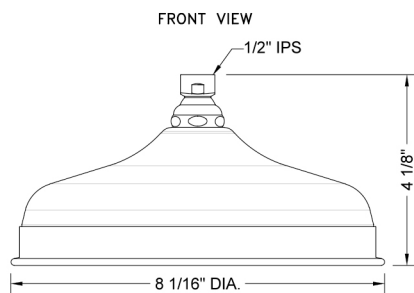

SPECIFICATION DRAWING:

BOTTOM VIEW