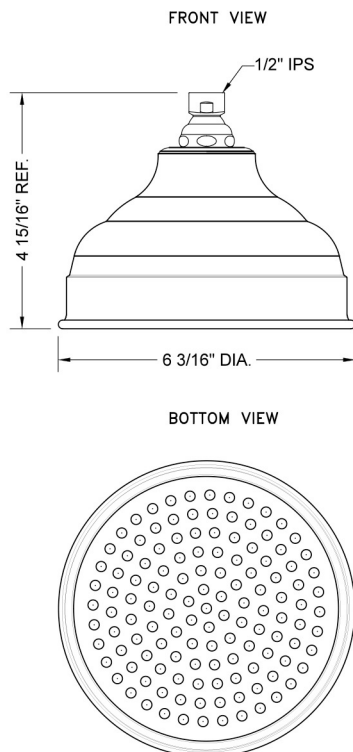

SPECIFICATION DRAWING:

SPRAY PATTERNS:

ANGLES AND FLOW RATES: