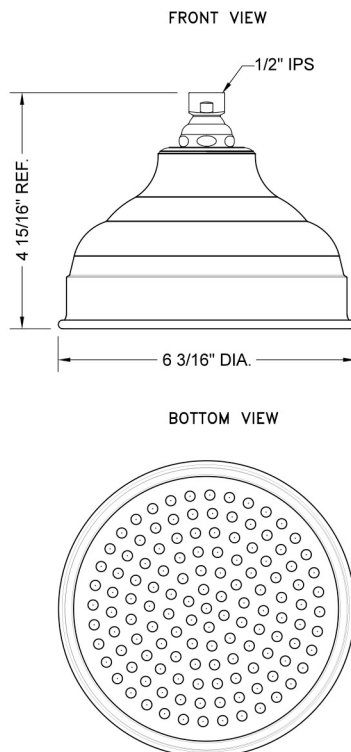

SPECIFICATION DRAWING:

SPRAY PATTERNS:

ANGLES AND FLOW RATES: