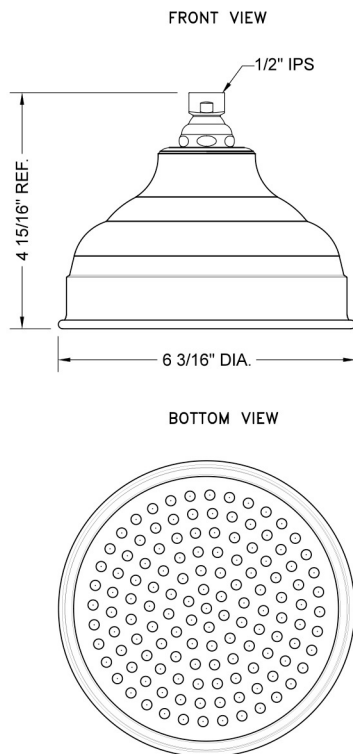

SPECIFICATION DRAWING:

SPRAY PATTERNS:

ANGLES AND FLOW RATES: