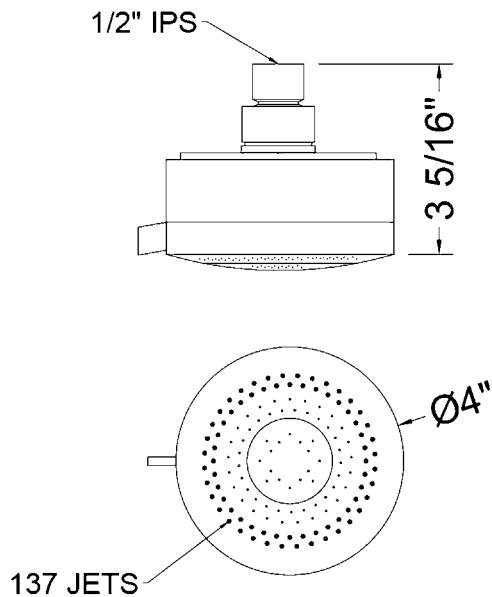

Kiera Rainhead- 1.5 GPM

**Model #: S182-1.5-**

**FEATURES:**

- 3 function showerhead
- 1/2" IPS adjustable brass ball joint to adjust angle of showerhead
- 4" diameter
- Available flow rates: 2.5, 2.0, 1.75 & 1.5 GPM

**SPECIFICATION DRAWING:**

**SPRAY PATTERNS:**