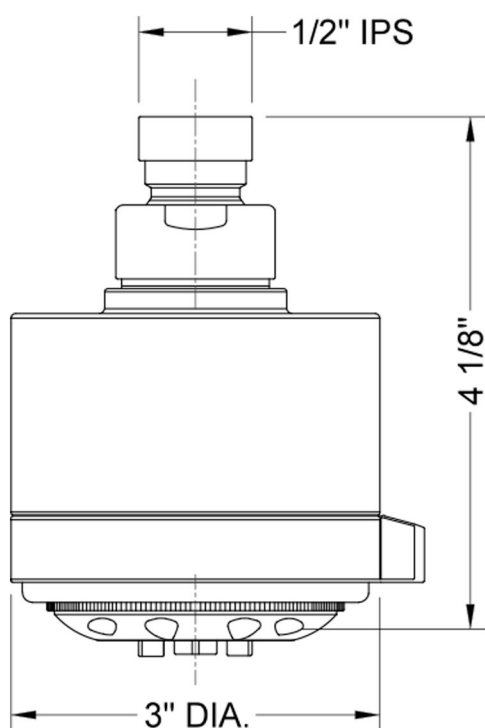

SPECIFICATION DRAWING: