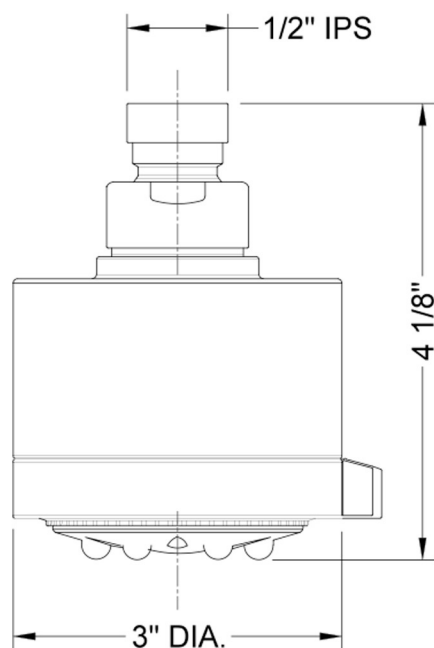

Cylindrico 5 Showerhead- 1.5 GPM

Model #: S168-1.5-

FEATURES:

- 5 function showerhead with 3" face
- 1/2" IPS adjustable brass ball joint to adjust angle of showerhead
- Tab on adjusting ring allows for easy, adjustment of functions
- Available flow rates: 2.5, 2.0, 1.75 & 1.5 GPM
- 2.0 GPM—WaterSense approved

SPECIFICATION DRAWING:

SPRAY PATTERNS: