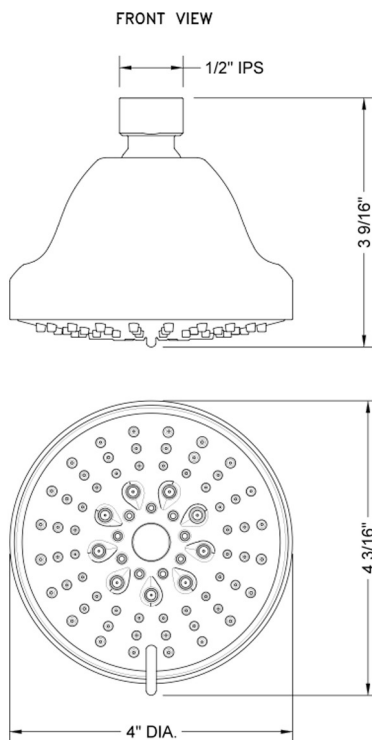

# SHOWERALL® 6 Function Showerhead with JX7® Technology- 2.0 GPM

Model #: S165-2.0-

## FEATURES:

- 4" diameter 6 function showerhead with pause control to conserve water
- Pause control is not a positive shut-off
- 1/2" IPS adjustable brass ball joint to adjust angle of showerhead
- Available flow rates: 2.5, 2.0, 1.75 & 1.5 GPM
- 2.0 GPM—WaterSense approved
- JX7® Technology

## SPECIFICATION DRAWING: