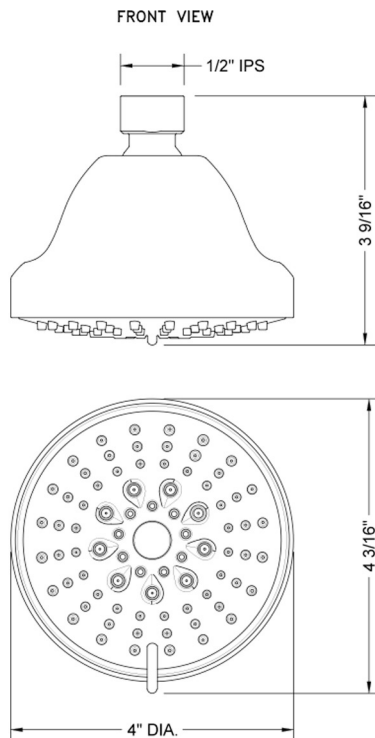

SPECIFICATION DRAWING: