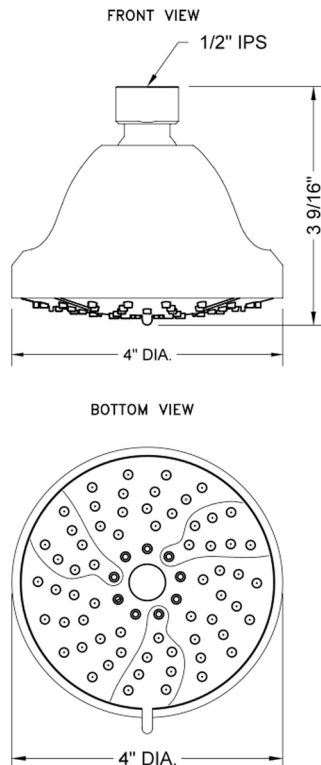

SHOWERALL® 4 Function Showerhead with JX7® Technology with Pause Control- 2.0 GPM

Model #: **S163-2.0-**

FEATURES:

- 4" diameter 4 function showerhead with pause control to conserve water
- Pause control is not a positive shut-off
- 1/2" IPS adjustable brass ball joint to adjust angle of showerhead
- Available flow rates: 2.5, 2.0, 1.75 & 1.5 GPM
- 2.0 GPM—WaterSense approved
- JX7® Technology

AVAILABLE FINISHES:

Polished Chrome (PCH) Satin Nickel (SN)

SPECIFICATION DRAWING:

SPRAY PATTERNS:

COMPLIANCES:

CEC

Complies with: ASME A112.18.1-2012/CSA B125.1-12