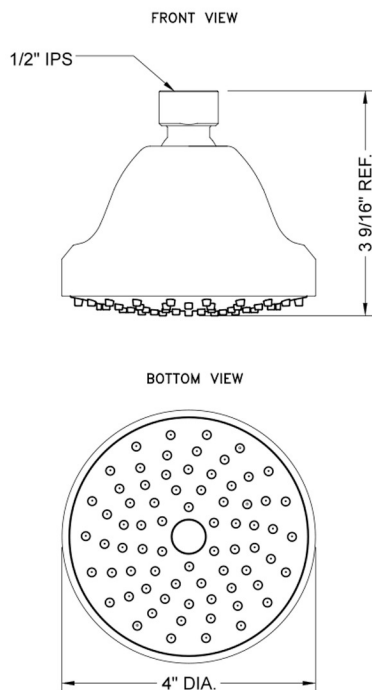

SHOWERALL® Single Function Showerhead with JX7® Technology- 2.0 GPM

Model #: S162-2.0-

JACLO
Confidence from start to finish.™

FEATURES:

- 4" diameter single function showerhead
- 1/2" IPS adjustable brass ball joint to adjust angle of showerhead
- Available flow rates: 2.5, 2.0, 1.75 & 1.5 GPM
- 2.0 GPM—WaterSense approved
- JX7® Technology

AVAILABLE FINISHES:

Polished Chrome (PCH) Satin Nickel (SN)

Matte Black (MBK)

SPECIFICATION DRAWING:

SPRAY PATTERNS:

COMPLIANCES:

CEC

Complies with: ASME A112.18.1-2012/CSA B125.1-12