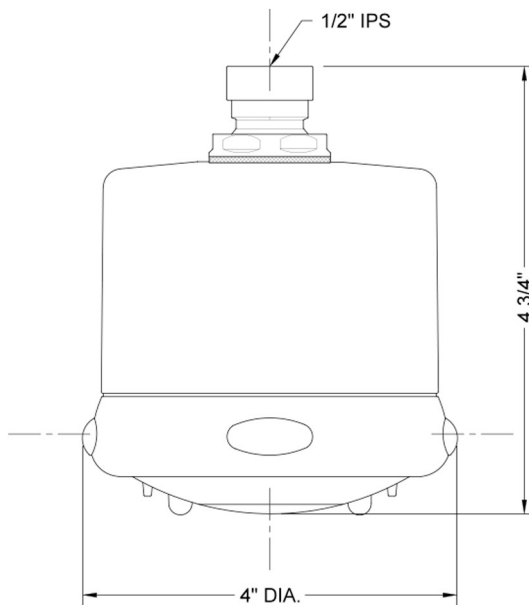

SPECIFICATION DRAWING:

SPRAY PATTERNS: