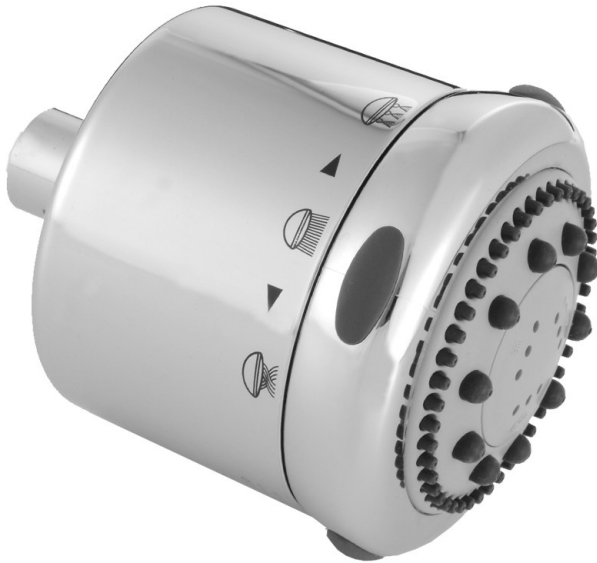

Frescia Light Grey Face Showerhead - 1.5 GPM

Model #: S139-1.5-

FEATURES:

- 4 function showerhead with 4" face
- 1/2" IPS adjustable brass ball joint to adjust angle of showerhead
- Rubber tabs on adjusting ring for easy grip, no slip adjustment of functions
- Ideal for use with 60° showerarms, 8041 & 8043
- Available flow rates: 2.5, 2.0, 1.75 & 1.5 GPM

AVAILABLE FINISHES:

Polished Chrome (PCH)	Satin Chrome (SC)	Bronze Umber (BU)
Satin Nickel (SN)	Pewter (PEW)	Caramel Bronze (CB)
Polished Nickel (PN)	Antique Brass (AB)	Antique Copper (ACU)
Oil-Rubbed Bronze (ORB)	Polished Brass (PB)	Polished Copper (PCU)
Vintage Bronze (VB)	Satin Brass (SB)	Matte Black (MBK)
Satin Gold (SG)	Polished Gold (PG)	Black Nickel (BKN)
Satin Cooper (SCU)	Graphite (GPH)	

SPECIFICATION DRAWING:

SPRAY PATTERNS:

Easy Clean

Full Rain

Full Rain
Massage

Massage

Nebulizing
Mist®