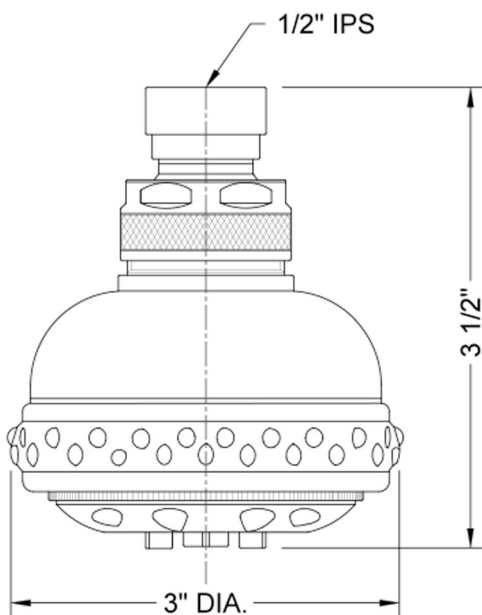

SPECIFICATION DRAWING: