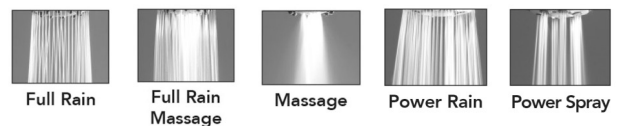

SPRAY PATTERNS:

COMPLIANCES:

CEC

Complies with: ASME A112.18.1-2012/CSA B125.1-12