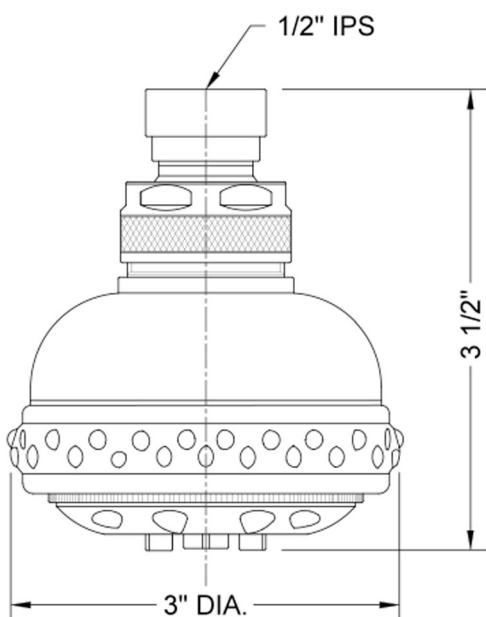

Leticia Showerhead- 1.75 GPM

Model #: S129-1.75-

FEATURES:

- 5 function showerhead with 3" face
- 1/2" IPS adjustable brass ball joint to adjust angle of showerhead
- Rubber ring for easy grip, no slip adjustment of functions
- Ideal for low water pressure
- Available flow rates: 2.5, 2.0, 1.75 & 1.5 GPM
- 2.0 GPM—WaterSense approved

SPECIFICATION DRAWING:

SPRAY PATTERNS: