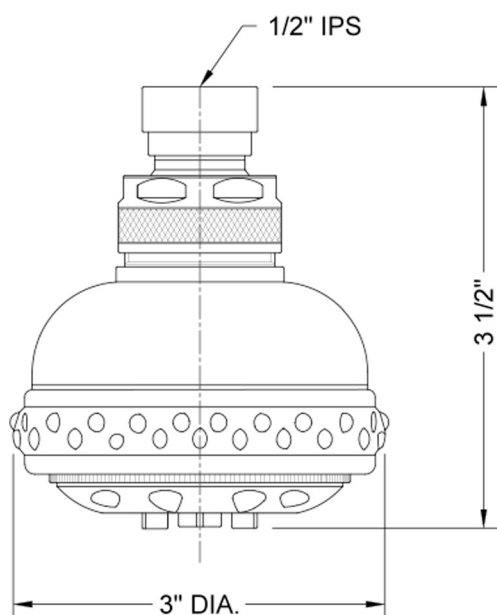

Serena Showerhead- 1.5 GPM

Model #: S128-1.5-

FEATURES:

- 5 function showerhead with 3" face
- 1/2" IPS adjustable brass ball joint to adjust angle of showerhead
- Rubber ring for easy grip, no slip adjustment of functions
- Available flow rates: 2.5, 2.0, 1.75 & 1.5 GPM
- 2.0 GPM—WaterSense approved

SPECIFICATION DRAWING:

SPRAY PATTERNS: