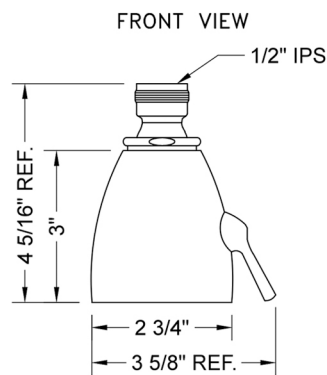

Contempo #2 Showerhead- 1.5 GPM

Model #: B728-1.5-

FEATURES:

- 2 3/4" Brass adjustable spray showerhead
- 1/2" IPS adjustable brass ball joint to adjust angle of showerhead
- 6 adjustable jets with 48 individual sprays
- Adjusts from wide to narrow rain
- Easy clean flush system
- Available flow rates: 2.5, 2.0, 1.75 & 1.5 GPM

SPECIFICATION DRAWING:

BOTTOM VIEW

SPRAY PATTERNS: