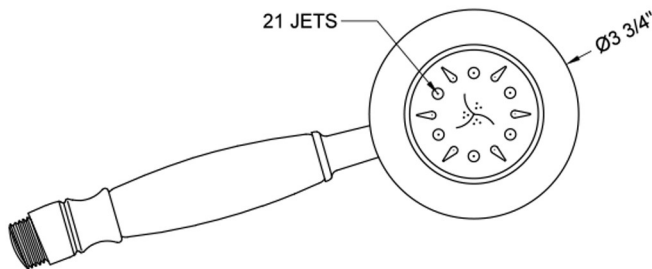

SPECIFICATION DRAWING: