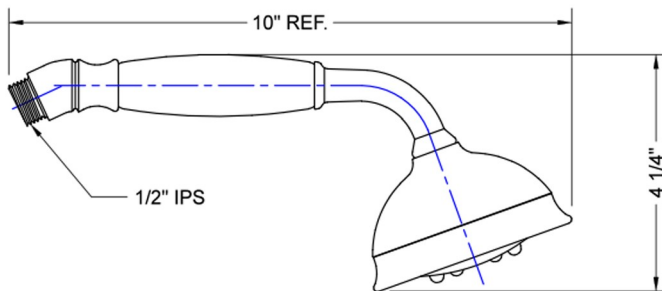

SPECIFICATION DRAWING: