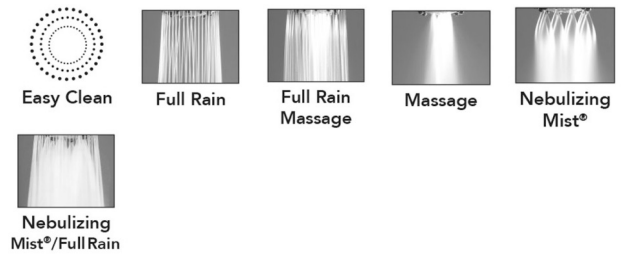

SPRAY PATTERNS:

COMPLIANCES:

CEC

Complies with: ASME A112.18.1-2012/CSA B125.1-12