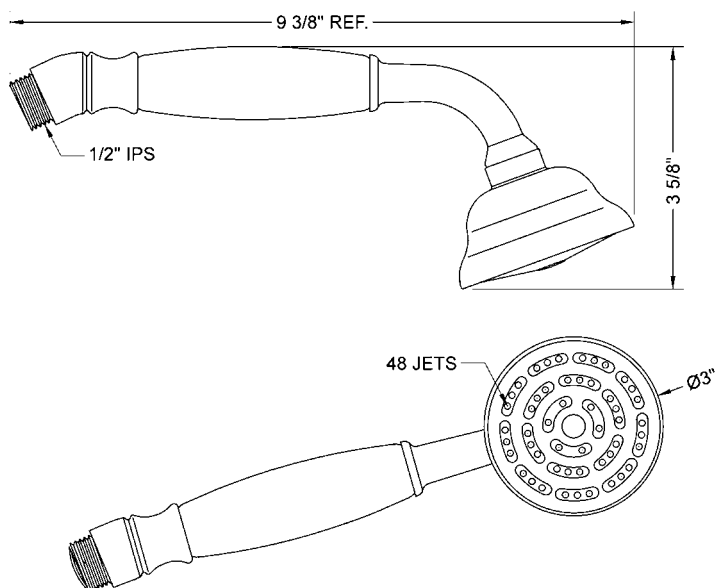

Carlton Handshower

Model #: B284-

FEATURES:

- Brass single function handshower with 3" face
- 1/2" IPS male threads
- Comfortable ergonomic design
- Traditional decorative design

AVAILABLE FINISHES:

Polished Chrome (PCH)	Satin Chrome (SC)	Bronze Umber (BU)
Satin Nickel (SN)	Pewter (PEW)	Caramel Bronze (CB)
Polished Nickel (PN)	Antique Brass (AB)	Antique Copper (ACU)
Oil-Rubbed Bronze (ORB)	Polished Brass (PB)	Polished Copper (PCU)
Vintage Bronze (VB)	Satin Brass (SB)	Matte Black (MBK)
Satin Gold (SG)	Polished Gold (PG)	Black Nickel (BKN)
Satin Cooper (SCU)	Graphite (GPH)	

SPECIFICATION DRAWING:

SPRAY PATTERNS:

Full Rain

COMPLIANCES:

Complies with: ASME A112.18.1-2012/CSA B125.1-12