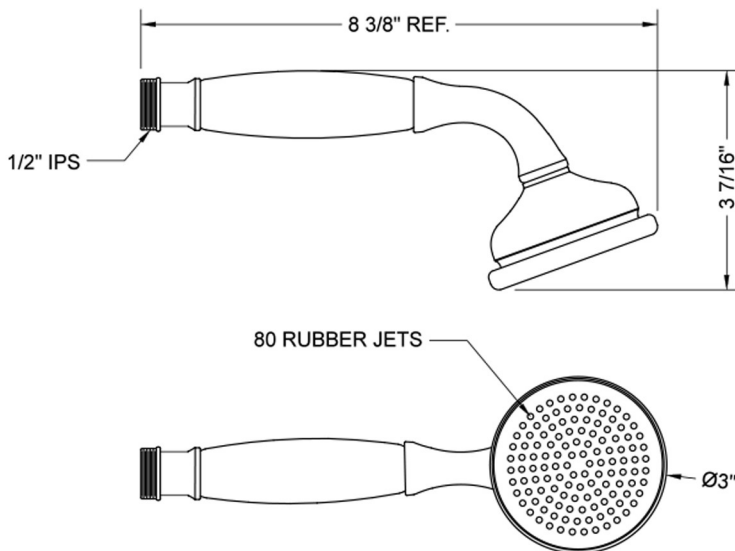

Sunshine Handshower - 2.0 GPM

Model #: B240-2.0-

FEATURES:

- Brass single function handshower
- 1/2" IPS male threads
- Removable white protective rings included (non functional)
- Comfortable balanced feel
- Traditional decorative design
- Available flow rates: 2.5, 2.0, 1.75, & 1.5 GPM
- 1.75 GPM—WaterSense approved

SPECIFICATION DRAWING:

SPRAY PATTERNS:

COMPLIANCES:

CEC

Complies with: ASME A112.18.1-2012/CSA B125.1-12