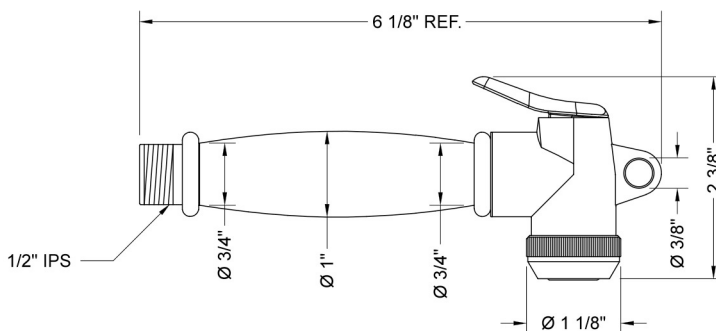

SPRAY PATTERNS: