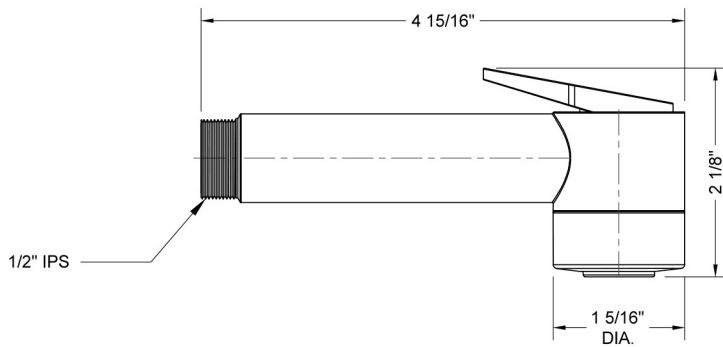

SPRAY PATTERNS:

COMPLIANCES:

CEC

Complies with: ASME A112.18.1-2012/CSA B125.1-12