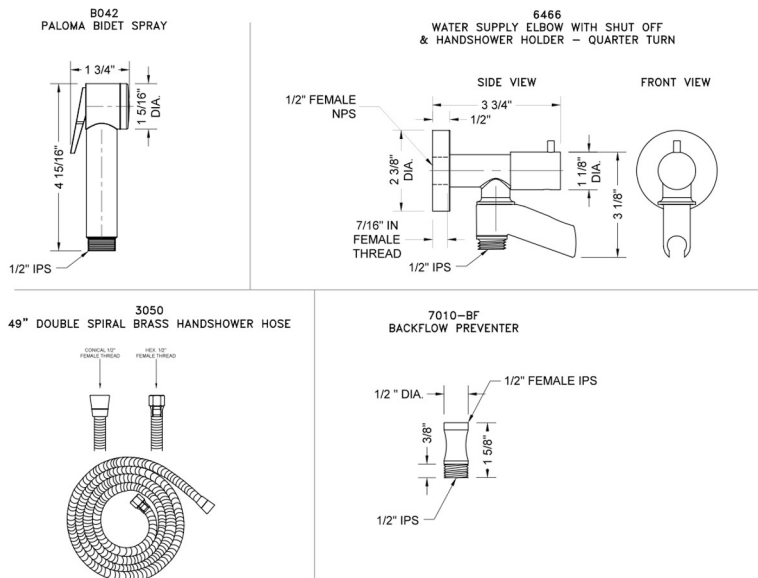

Paloma Bidet Spray Kit with On/Off Water Supply- 2.0 GPM

Model #: B042-646-2.0-

FEATURES:

- Power spray bidet kit
- 1/2" Female inlet x 1/2" Male outlet
- Note:
 - Water must be turned off when not in use
- Kit includes:
 - Bidet handshower P/N B042
 - Water supply elbow with on/off valve and swivel handshower holder P/N 6466
 - Hose P/N 3049-DS
 - Dual check valve back flow preventer P/N DBF-
- Available Flow Rates: 2.5 2.0
- Can be installed with mixing valve for tempered water

SPECIFICATION DRAWING:

SPRAY PATTERNS:

Power Spray