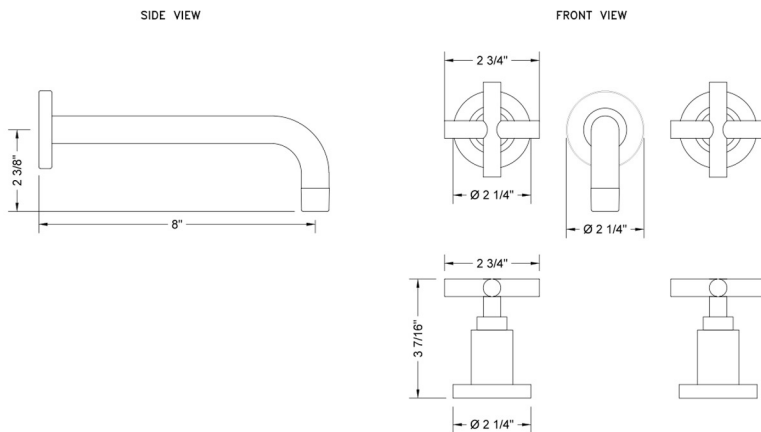

Contempo Wall Faucet TRIM with Cross Handles- 0.5 GPM

Model #: 9880-W-WT462-TR-0.5-

FEATURES:

- All brass construction 8" center to center
- 1/4 turn ceramic valves
- Stationary wall mounted spout
- Available flow rates: 1.5, 1.2, & 0.5 GPM. Additional flow rate (aerator) options available. Contact JACLO
- Requires 5550-RGH rough kit

SPECIFICATION DRAWING:

AVAILABLE HANDLES: