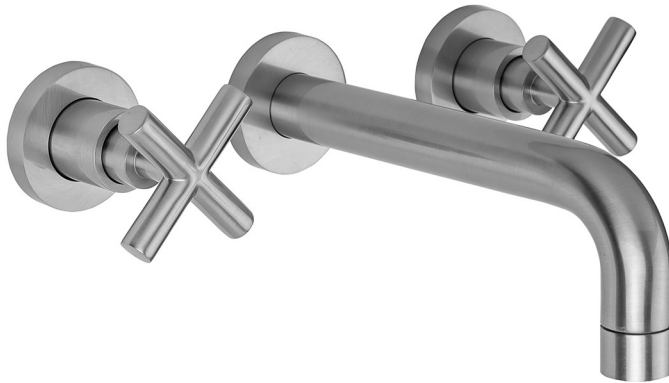

Contempo Wall Faucet TRIM with Cross Handles- 0.5 GPM

Model #: 9880-W-WT462-TR-0.5-

FEATURES:

- All brass construction 8" center to center
- 1/4 turn ceramic valves
- Stationary wall mounted spout
- Available flow rates: 1.5, 1.2, & 0.5 GPM. Additional flow rate (aerator) options available. Contact JACLO
- Requires 5550-RGH rough kit

AVAILABLE FINISHES:

Polished Chrome (PCH)	Satin Chrome (SC)	Bronze Umber (BU)
Satin Nickel (SN)	Pewter (PEW)	Caramel Bronze (CB)
Polished Nickel (PN)	Antique Brass (AB)	Antique Copper (ACU)
Oil-Rubbed Bronze (ORB)	Polished Brass (PB)	Polished Copper (PCU)
Vintage Bronze (VB)	Satin Brass (SB)	Matte Black (MBK)
Satin Gold (SG)	Polished Gold (PG)	Black Nickel (BKN)
White (WH)	Satin Cooper (SCU)	Almond (ALD)
Amber (AMB)	Azure Blue (AZB)	Coral (COR)
Mint Green (GRN)	Stone Grey (GRY)	Lilac (LAC)
Light Blue (LBL)	Limon (LIM)	Plum (PLM)
Pink (PNK)	Red (RED)	Graphite (GPH)
Aged Unlacquered Brass (AUB)		