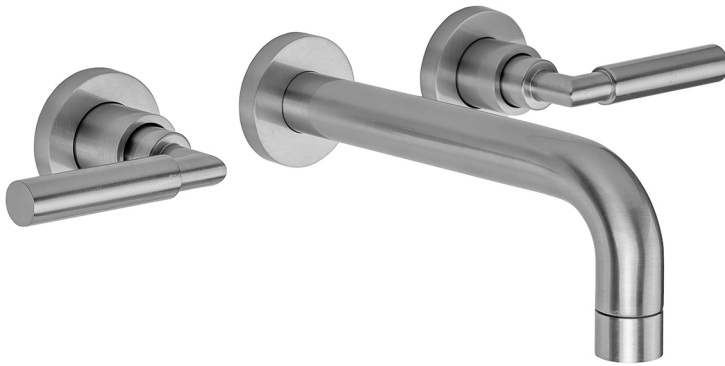

Contempo Wall Faucet TRIM with Lever Handles

Model #: 9880-W-WT459-TR-

FEATURES:

- All brass construction 8" center to center
- 1/4 turn ceramic valves
- Stationary wall mounted spout
- Available flow rates: 1.5, 1.2, & 0.5 GPM. Additional flow rate (aerator) options available. Contact JACLO
- Requires 5550-RGH rough kit
- Lever handles are ADA compliant

AVAILABLE FINISHES:

Polished Chrome (PCH)	Satin Chrome (SC)	Bronze Umber (BU)
Satin Nickel (SN)	Pewter (PEW)	Caramel Bronze (CB)
Polished Nickel (PN)	Antique Brass (AB)	Antique Copper (ACU)
Oil-Rubbed Bronze (ORB)	Polished Brass (PB)	Polished Copper (PCU)
Vintage Bronze (VB)	Satin Brass (SB)	Rose Gold (RG)
Matte Black (MBK)	Satin Gold (SG)	Polished Gold (PG)
Black Nickel (BKN)	Bombay Gold (BG)	Jewelers Gold (JG)
Europa Bronze (EB)	White (WH)	Sedona Beige (SDB)
Tristan Brass (TB)	Unlacquered Brass (ULB)	Satin Cooper (SCU)

SPECIFICATION DRAWING:

AVAILABLE HANDLES:

WT459

WT462