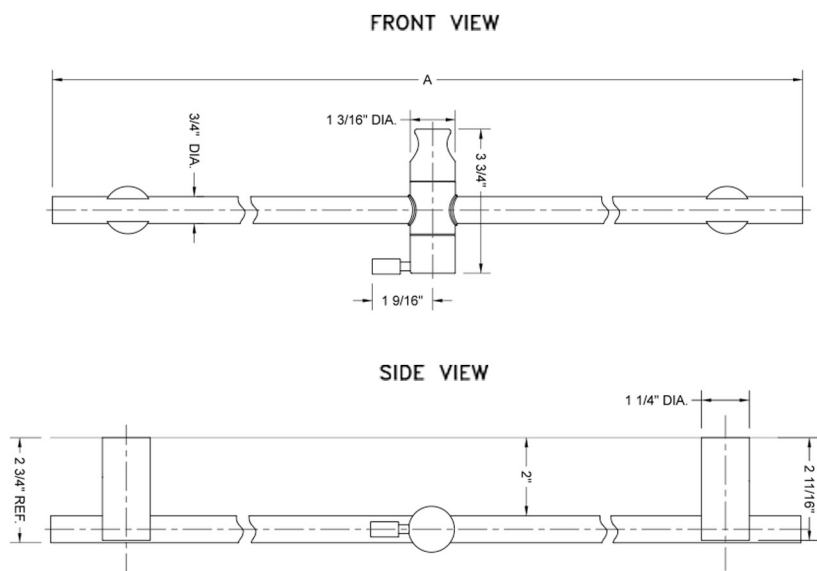

## 30" Retrofit Wall Bar with Adjustable Mounts

**Model #: 9730-**

### FEATURES:

- 30" Brass universal fit wall bar
- Adjustable height & angle
- Adjustable mounts to fit pre existing holes, no need to re-tile or patch walls. Mounts can adjust to cover holes.
- Lever adjustment for easy movement of slider up & down & side to side
- 180° handshower angle adjustment
- Conical end of hose sits in holder
- Mounting hardware included
- CLSD-95 soap dish for wall bar sold separately
- Oversized escutcheons available to cover large existing holes. Contact JACLO.

### SPECIFICATION DRAWING:

DECORATIVE WALL BAR		
PART. #	DESCRIPTION	A
9724	24" ADJ. WALL BAR	24"
9730	30" ADJ. WALL BAR	30"
9736	36" ADJ. WALL BAR	36"