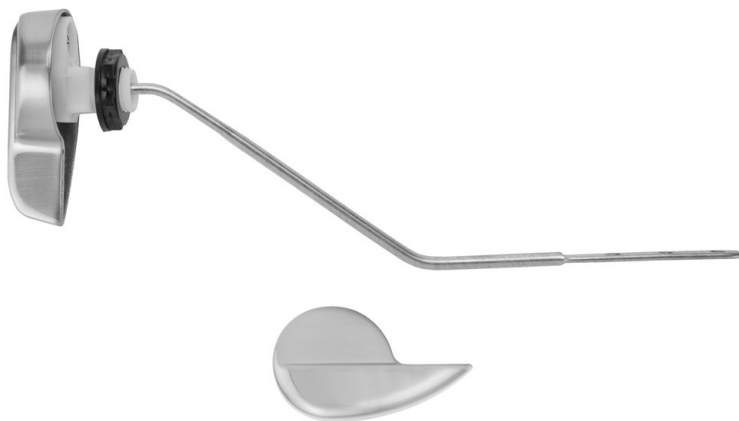

Toilet Tank Trip Lever to Fit TOTO

Model #: 961-

FEATURES:

- Toilet tank "trip" lever to fit TOTO model: THU061
- Brass arm
- Fits TOTO Models: Caruso

AVAILABLE FINISHES:

Polished Chrome (PCH)	Satin Chrome (SC)	Bronze Umber (BU)
Satin Nickel (SN)	Pewter (PEW)	Caramel Bronze (CB)
Polished Nickel (PN)	Antique Brass (AB)	Antique Copper (ACU)
Oil-Rubbed Bronze (ORB)	Polished Brass (PB)	Polished Copper (PCU)
Vintage Bronze (VB)	Satin Brass (SB)	Matte Black (MBK)
Satin Gold (SG)	Polished Gold (PG)	Black Nickel (BKN)
White (WH)	Satin Cooper (SCU)	Almond (ALD)
Amber (AMB)	Azure Blue (AZB)	Coral (COR)
Mint Green (GRN)	Stone Grey (GRY)	Lilac (LAC)
Light Blue (LBL)	Limon (LIM)	Plum (PLM)
Pink (PNK)	Red (RED)	Graphite (GPH)
Aged Unlacquered Brass (AUB)		