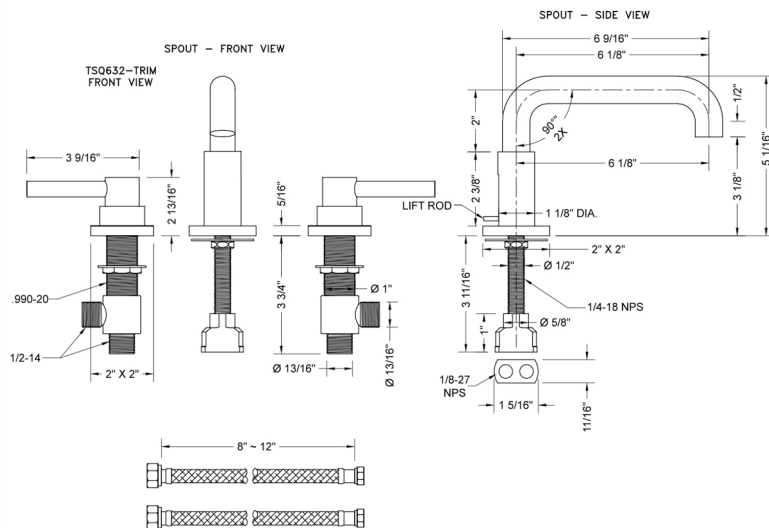

# Downtown Contempo Faucet with Square Escutcheons & Contempo Lever Handles- 0.5 GPM

**Model #: 8883-TSQ632-0.5-**

## FEATURES:

- All brass 8" - 12" widespread faucet includes brass pop-up drain with overflow
- 1/4 turn ceramic valves
- Low Profile Swivel Spout (For Stationary Spout option, contact JACLO)
- Available Flow Rates: 1.5, 1.2 & 0.5 GPM. Additional flow rate (aerator) options available. Contact JACLO.
- 5 3/4" spout reach
- Spout Hole Size: 1 1/2" - 1 7/8"
- Valve Hole Size: 1 1/8" - 1 5/8"
- ADA Compliant Levers

## SPECIFICATION DRAWING: