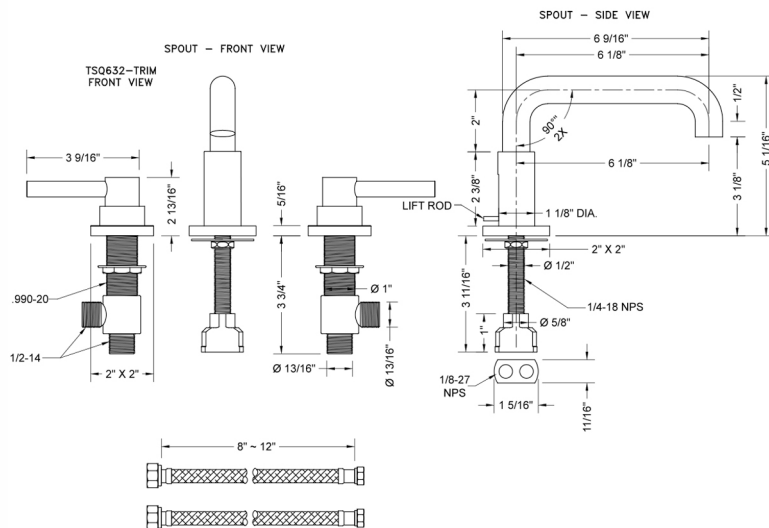

SPECIFICATION DRAWING: