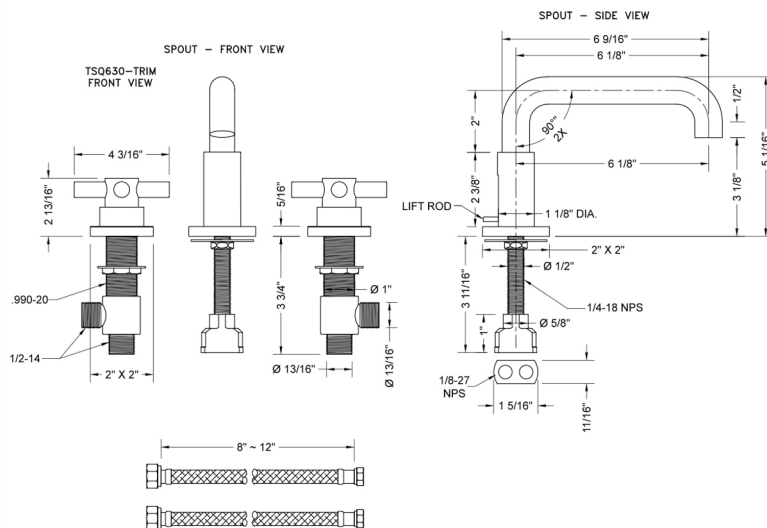

Downtown Contempo Faucet with Square Escutcheons & Contempo Cross Handles -1.2 GPM

Model #: 8883-TSQ630-1.2-

FEATURES:

- All brass 8" - 12" widespread faucet includes brass pop-up drain with overflow
- 1/4 turn ceramic valves
- Low Profile Swivel Spout (For Stationary Spout option, contact JACLO)
- Available Flow Rates: 1.5, 1.2 & 0.5 GPM. Additional flow rate (aerator) options available. Contact JACLO.
- 5 3/4" spout reach
- Spout Hole Size: 1 1/2" - 1 7/8"
- Valve Hole Size: 1 1/8" - 1 5/8"

SPECIFICATION DRAWING:

AVAILABLE HANDLES:

COMPLIANCES:

CEC

Complies with: ASME A112.18.1-2012/CSA B125.1-12