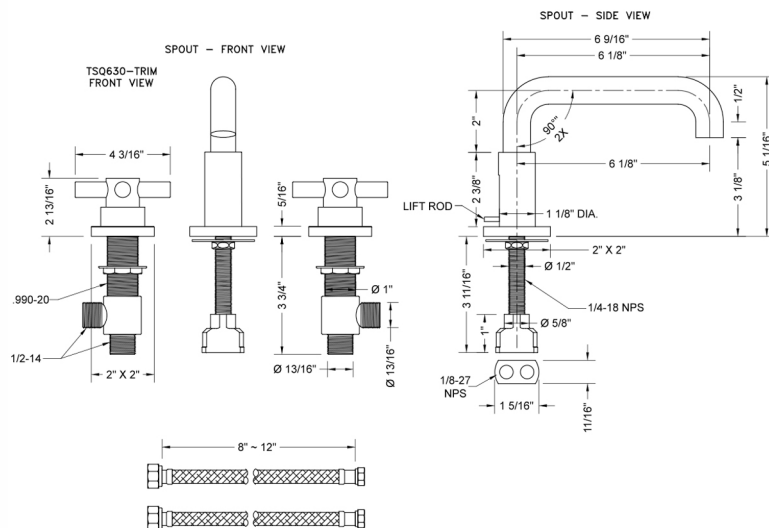

Downtown Contempo Faucet with Square Escutcheons & Contempo Cross Handles- 0.5 GPM

Model #: 8883-TSQ630-0.5-

FEATURES:

- All brass 8" - 12" widespread faucet includes brass pop-up drain with overflow
- 1/4 turn ceramic valves
- Low Profile Swivel Spout (For Stationary Spout option, contact JACLO)
- Available Flow Rates: 1.5, 1.2 & 0.5 GPM. Additional flow rate (aerator) options available. Contact JACLO.
- 5 3/4" spout reach
- Spout Hole Size: 1 1/2" - 1 7/8"
- Valve Hole Size: 1 1/8" - 1 5/8"

SPECIFICATION DRAWING:

AVAILABLE HANDLES:

COMPLIANCES: