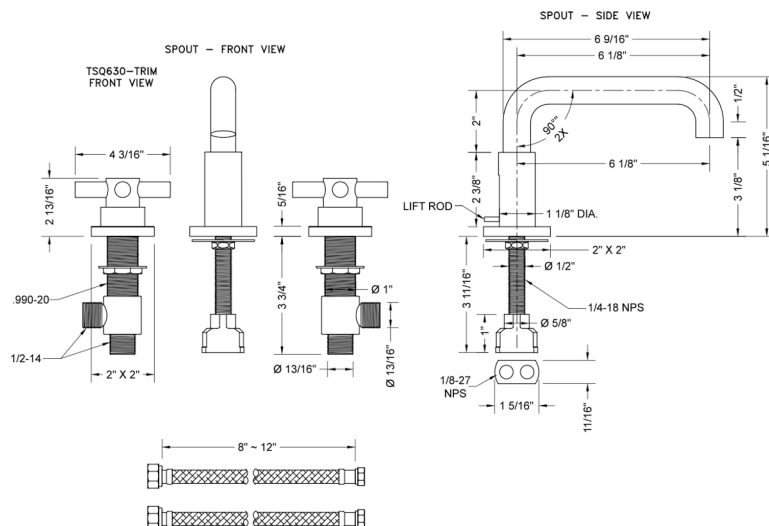

SPECIFICATION DRAWING: