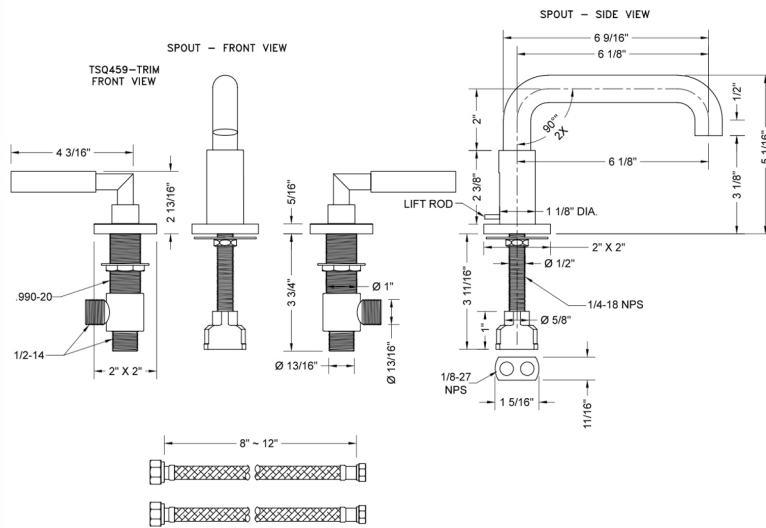

## FEATURES:

- All brass 8" - 12" widespread faucet includes brass pop-up drain with overflow
- 1/4 turn ceramic valves
- Low Profile Swivel Spout (For Stationary Spout option, contact JACLO)
- Available Flow Rates: 1.5, 1.2 & 0.5 GPM. Additional flow rate (aerator) options available. Contact JACLO.
- 5 3/4" spout reach
- Spout Hole Size: 1 1/2" - 1 7/8"
- Valve Hole Size: 1 1/8" - 1 5/8"
- ADA Compliant Levers

## SPECIFICATION DRAWING: