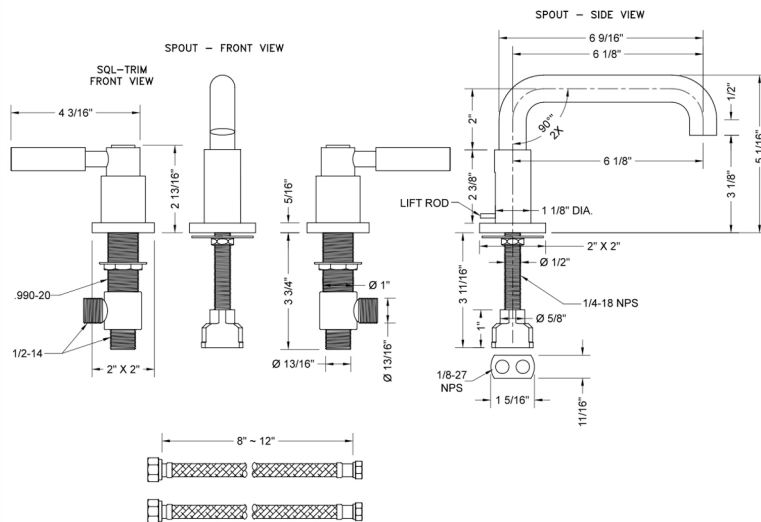

## FEATURES:

- All brass 8" - 12" widespread faucet includes brass pop-up drain with overflow
- 1/4 turn ceramic valves
- Low Profile Swivel Spout (For Stationary Spout option, contact JACLO)
- Available Flow Rates: 1.5, 1.2 & 0.5 GPM. Additional flow rate (aerator) options available. Contact JACLO.
- 6 1/8" spout reach
- Spout Hole Size Min-Max: 1 1/2" - 1 7/8"
- Valve Hole Size Min-Max: 1 1/8" - 1 5/8"
- ADA Compliant Levers

## SPECIFICATION DRAWING: