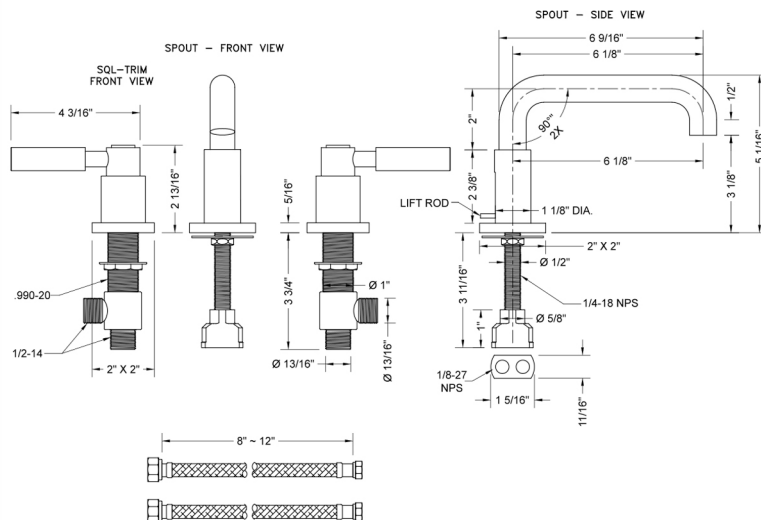

## FEATURES:

- All brass 8" - 12" widespread faucet includes brass pop-up drain with overflow
- 1/4 turn ceramic valves
- Low Profile Swivel Spout (For Stationary Spout option, contact JACLO)
- Available Flow Rates: 1.5, 1.2 & 0.5 GPM. Additional flow rate (aerator) options available. Contact JACLO.
- 6 1/8" spout reach
- Spout Hole Size Min-Max: 1 1/2" - 1 7/8"
- Valve Hole Size Min-Max: 1 1/8" - 1 5/8"

## SPECIFICATION DRAWING: